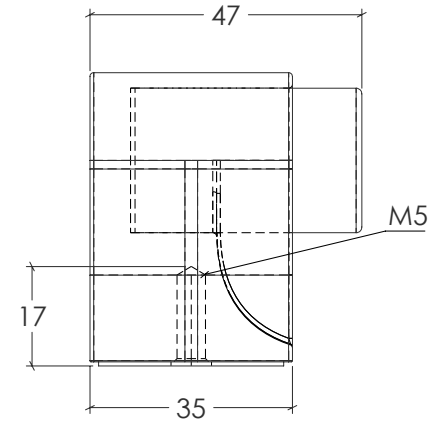

STYLES	47mm Door Stop: C8016.047
FINISHES	 Matt Bronze (MBZ) Matt Black (MBL)