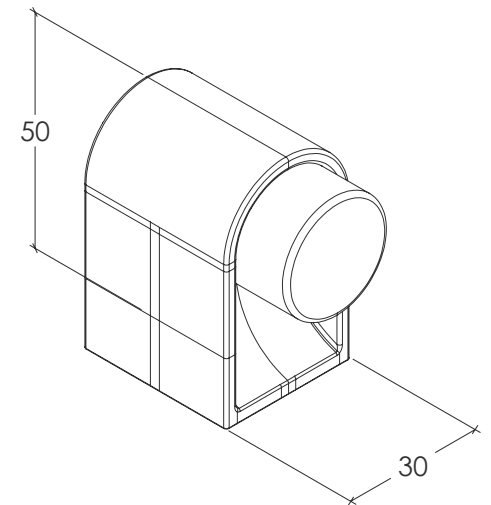

Casey Door Stop

The Casey Doorstops are crafted to complement the bold, industrial styling of the Casey handle range while providing practical functionality. Designed to protect walls and doors from damage, these doorstoppers combine robust construction with a visually striking design.

STYLES	47mm Door Stop: C8016.047
FINISHES	 Matt Bronze (MBZ) Matt Black (MBL)